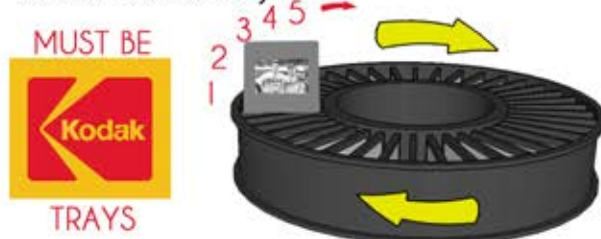

Filling Your Carousel

Slides should be loaded right side up & front facing ("shiny side" forward).

Vertical slides must be turned horizontally to be scanned correctly.

Slides should then be inserted into the carousel "Clockwise" with the front facing you.